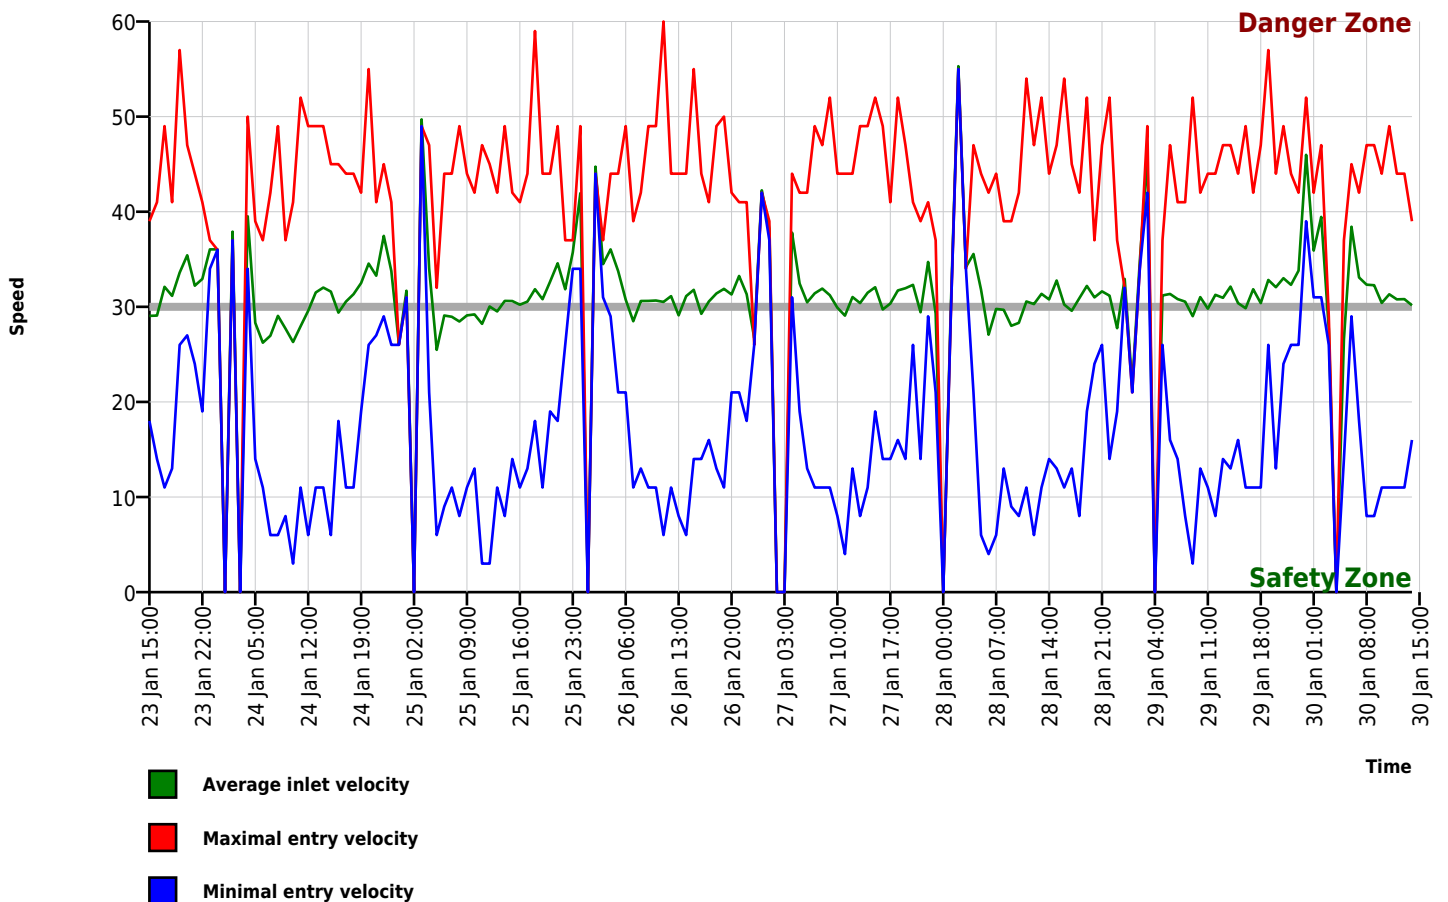

Author

Institution Hanslope Parish Council
Department Roy Courtman
Street Rose Lane Farm, Forest Road, Hanslope
Postal code MK19 7DE
City Milton Keynes
Country United Kingdom
Contact Roy Courtman
Phone +44-1908-510276
Email roycourtman@aol.com

Generated with **DataCollect Webreporter** version 1.0 at 02/14/2022 18:45:52

Site

Name Castlethorpe Rd
Dir. Oncoming (name) Into Village
Dir. Outgoing (name)
Posted Speed Limit
Comment By Cuckoo Hill
Device type **DSD**

Time Range

Start date 01/23/2022 15:00
End date 01/30/2022 14:59
Days Mo, Tu, We, Th, Fr, Sa, Su
Time Interval 60 minutes
Time / Day 00:00 - 23:59

Calc. Diagram