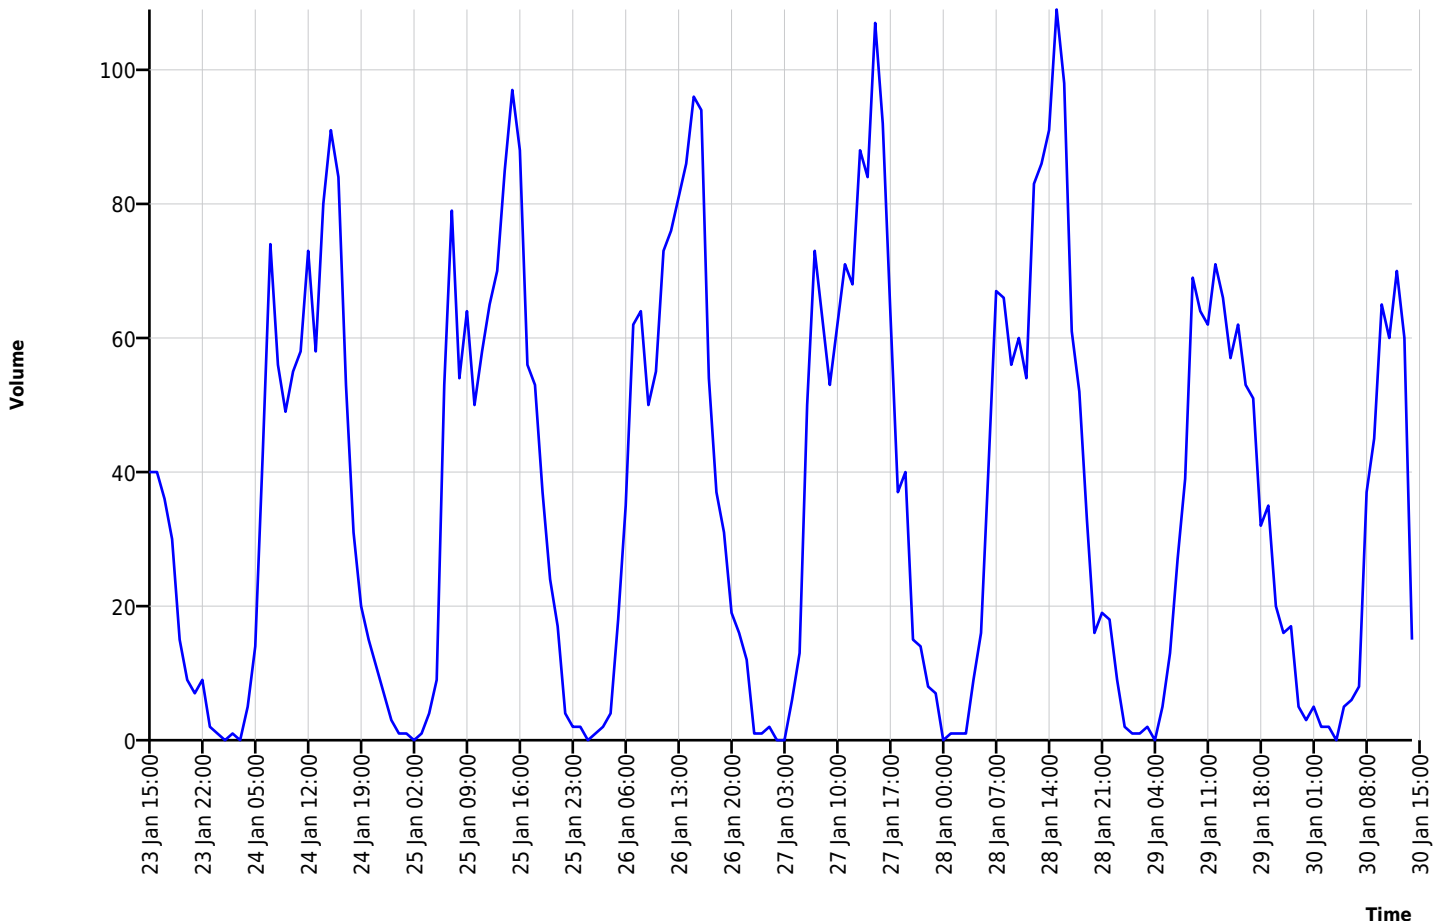

Generated with **DataCollect Webreporter** version 1.0 at 02/14/2022 18:45:52

Site

Name Castlethorpe Rd
 Dir. Oncoming (name) Into Village
 Dir. Outgoing (name)
 Posted Speed Limit 
 Comment By Cuckoo Hill
 Device type **DSD**

Time Range

Start date 01/23/2022 15:00
 End date 01/30/2022 14:59
 Days Mo, Tu, We, Th, Fr, Sa, Su
 Time Interval 60 minutes
 Time / Day 00:00 - 23:59

Time / Volume graph

Author

Institution Hanslope Parish Council
 Department Roy Courtman
 Street Rose Lane Farm, Forest Road, Hanslope
 Postal code MK19 7DE
 City Milton Keynes
 Country United Kingdom
 Contact Roy Courtman
 Phone +44-1908-510276
 Email roycourtman@aol.com

Time Range

Start date	01/23/2022 15:00
End date	01/30/2022 14:59
Days	Mo, Tu, We, Th, Fr, Sa, Su
Time Interval	60 minutes
Time / Day	00:00 - 23:59

Speed histogram